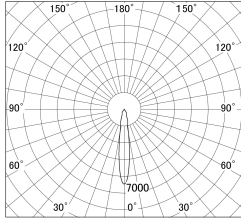

■ Lighting Distribution Curve (cd/1000 lm)