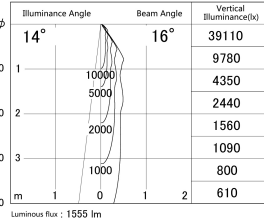

Item no. DD139-1515MW9030

Series Name: Cledy spark (Normal cone)
(DD139)

■ Lighting Distribution Curve (cd/1000 lm)

Installation	Recessed mount
Type	Fixed downlight Φ125
Fixture wattage	14W
Beam angle	16
Color Temp.	3000K
CRI	Ra>90
Luminous	1556 lm
Body	Die-cast aluminum alloy
Body finish	N/A
Trim finish	White
Reflector finish	Mirror
IP Rate	IP20
Light source	COB module
Input Voltage	AC220~240V
Dimming Type	Non-Dimmable
Certificate	CE,CCC
Cut Hole	125mm