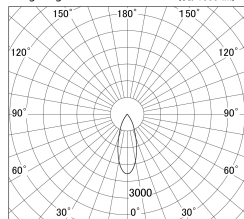

■ Lighting Distribution Curve (cd/1000 lm)