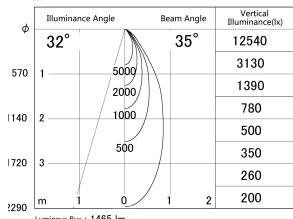

Item no. DD139-1530MW9030

Series Name: Cledy spark (Normal cone)
(DD139)

■ Lighting Distribution Curve (cd/1000 lm)

Installation	Recessed mount
Type	Fixed downlight Φ125
Fixture wattage	14W
Beam angle	35
Color Temp.	3000K
CRI	Ra>90
Luminous	1464 lm
Body	Die-cast aluminum alloy
Body finish	N/A
Trim finish	White
Reflector finish	Mirror
IP Rate	IP20
Light source	COB module
Input Voltage	AC220~240V
Dimming Type	Non-Dimmable
Certificate	CE,CCC
Cut Hole	125mm