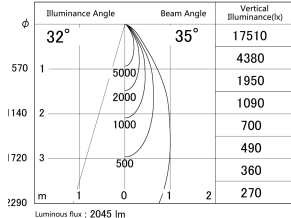

Item no. DD139-2030MW9030

Series Name: Cledy spark (Normal cone)
(DD139)

■ Lighting Distribution Curve (cd/1000 lm)

Installation	Recessed mount
Type	Fixed downlight Φ125
Fixture wattage	21W
Beam angle	35
Color Temp.	3000K
CRI	Ra>90
Luminous	2044 lm
Body	Die-cast aluminum alloy
Body finish	N/A
Trim finish	White
Reflector finish	Mirror
IP Rate	IP20
Light source	COB module
Input Voltage	AC220~240V
Dimming Type	Non-Dimmable
Certificate	CE,CCC
Cut Hole	125mm