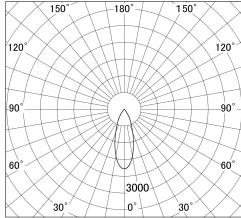

■ Lighting Distribution Curve (cd/1000 lm)