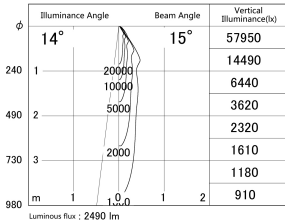

Item no. DD139-2515MW9030

Series Name: Cledy spark (Normal cone)
(DD139)

■ Lighting Distribution Curve (cd/1000 lm)

Installation	Recessed mount
Type	Fixed downlight Φ125
Fixture wattage	24W
Beam angle	15
Color Temp.	3000K
CRI	Ra>90
Luminous	2491 lm
Body	Die-cast aluminum alloy
Body finish	N/A
Trim finish	White
Reflector finish	Mirror
IP Rate	IP20
Light source	COB module
Input Voltage	AC220~240V
Dimming Type	Non-Dimmable
Certificate	CE,CCC
Cut Hole	125mm