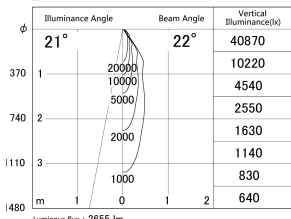

Item no. DD139-2520MW9030

Series Name: Cledy spark (Normal cone)
(DD139)

■ Lighting Distribution Curve (cd/1000 lm)

Installation	Recessed mount
Type	Fixed downlight Φ125
Fixture wattage	24W
Beam angle	22
Color Temp.	3000K
CRI	Ra>90
Luminous	2656 lm
Body	Die-cast aluminum alloy
Body finish	N/A
Trim finish	White
Reflector finish	Mirror
IP Rate	IP20
Light source	COB module
Input Voltage	AC220~240V
Dimming Type	Non-Dimmable
Certificate	CE,CCC
Cut Hole	125mm