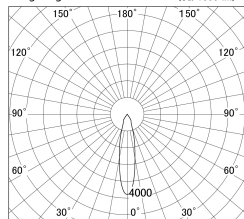

■ Lighting Distribution Curve (cd/1000 lm)