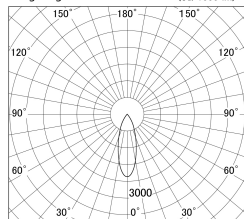

■ Lighting Distribution Curve (cd/1000 lm)