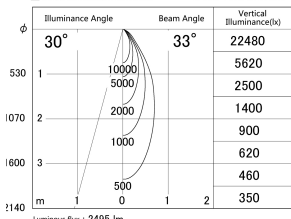

Item no. DD139-2530MW9030

Series Name: Cledy spark (Normal cone)
(DD139)

■ Lighting Distribution Curve (cd/1000 lm)

Installation	Recessed mount
Type	Fixed downlight Φ125
Fixture wattage	24W
Beam angle	33
Color Temp.	3000K
CRI	Ra>90
Luminous	2497 lm
Body	Die-cast aluminum alloy
Body finish	N/A
Trim finish	White
Reflector finish	Mirror
IP Rate	IP20
Light source	COB module
Input Voltage	AC220~240V
Dimming Type	Non-Dimmable
Certificate	CE,CCC
Cut Hole	125mm