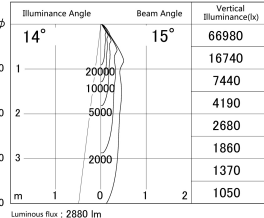

Item no. DD139-3015MW9030

Series Name: Cledy spark (Normal cone)
(DD139)

■ Lighting Distribution Curve (cd/1000 lm)

Installation	Recessed mount
Type	Fixed downlight Φ125
Fixture wattage	28W
Beam angle	15
Color Temp.	3000K
CRI	Ra>90
Luminous	2879 lm
Body	Die-cast aluminum alloy
Body finish	N/A
Trim finish	White
Reflector finish	Mirror
IP Rate	IP20
Light source	COB module
Input Voltage	AC220~240V
Dimming Type	Non-Dimmable
Certificate	CE,CCC
Cut Hole	125mm