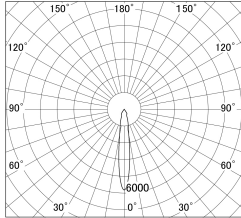

■ Lighting Distribution Curve (cd/1000 lm)