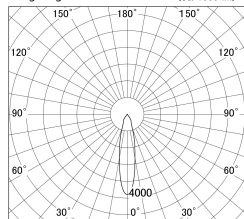

■ Lighting Distribution Curve (cd/1000 lm)