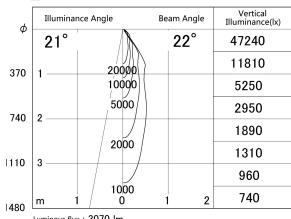

Item no. DD139-3020MW9030

Series Name: Cledy spark (Normal cone)
(DD139)

■ Lighting Distribution Curve (cd/1000 lm)

Installation	Recessed mount
Type	Fixed downlight Φ125
Fixture wattage	28W
Beam angle	22
Color Temp.	3000K
CRI	Ra>90
Luminous	3070 lm
Body	Die-castaluminumalloy
Body finish	N/A
Trim finish	White
Reflector finish	Mirror
IP Rate	IP20
Light source	COB module
Input Voltage	AC220~240V
Dimming Type	Non-Dimmable
Certificate	CE,CCC
Cut Hole	125mm