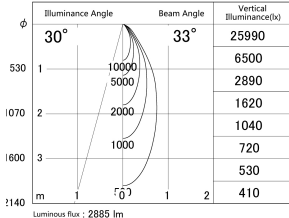

Item no. DD139-3030MW9030

Series Name: Cledy spark (Normal cone)
(DD139)

■ Lighting Distribution Curve (cd/1000 lm)

Installation	Recessed mount
Type	Fixed downlight Φ125
Fixture wattage	28W
Beam angle	33
Color Temp.	3000K
CRI	Ra>90
Luminous	2887 lm
Body	Die-cast aluminum alloy
Body finish	N/A
Trim finish	White
Reflector finish	Mirror
IP Rate	IP20
Light source	COB module
Input Voltage	AC220~240V
Dimming Type	Non-Dimmable
Certificate	CE,CCC
Cut Hole	125mm