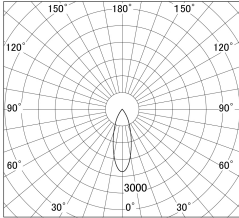

■ Lighting Distribution Curve (cd/1000 lm)