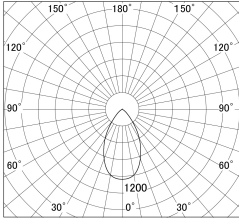

■ Lighting Distribution Curve (cd/1000 lm)