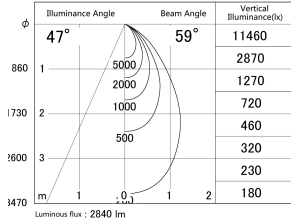

Item no. DD139-3050MW9030

Series Name: Cledy spark (Normal cone)
(DD139)

■ Lighting Distribution Curve (cd/1000 lm)

Installation	Recessed mount
Type	Fixed downlight Φ125
Fixture wattage	28W
Beam angle	59
Color Temp.	3000K
CRI	Ra>90
Luminous	2838 lm
Body	Die-cast aluminum alloy
Body finish	N/A
Trim finish	White
Reflector finish	Mirror
IP Rate	IP20
Light source	COB module
Input Voltage	AC220~240V
Dimming Type	Non-Dimmable
Certificate	CE,CCC
Cut Hole	125mm