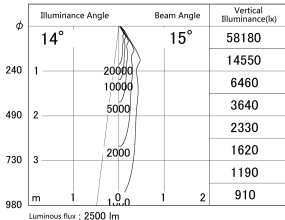

Item no. DD139-2515MW9040

Series Name: Cledy spark (Normal cone)
(DD139)

■ Lighting Distribution Curve (cd/1000 lm)

Installation	Recessed mount
Type	Fixed downlight Φ125
Fixture wattage	24W
Beam angle	15
Color Temp.	4000K
CRI	Ra>90
Luminous	2501 lm
Body	Die-cast aluminum alloy
Body finish	N/A
Trim finish	White
Reflector finish	Mirror
IP Rate	IP20
Light source	COB module
Input Voltage	AC220~240V
Dimming Type	Non-Dimmable
Certificate	CE,CCC
Cut Hole	125mm