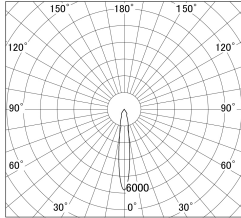

■ Lighting Distribution Curve (cd/1000 lm)