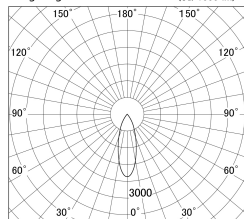

■ Lighting Distribution Curve (cd/1000 lm)