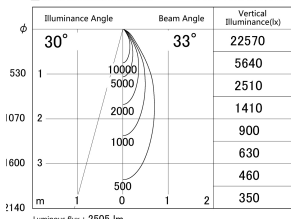

Item no. DD139-2530MW9040

Series Name: Cledy spark (Normal cone)
(DD139)

■ Lighting Distribution Curve (cd/1000 lm)

Installation	Recessed mount
Type	Fixed downlight Φ125
Fixture wattage	24W
Beam angle	33
Color Temp.	4000K
CRI	Ra>90
Luminous	2507 lm
Body	Die-cast aluminum alloy
Body finish	N/A
Trim finish	White
Reflector finish	Mirror
IP Rate	IP20
Light source	COB module
Input Voltage	AC220~240V
Dimming Type	Non-Dimmable
Certificate	CE,CCC
Cut Hole	125mm