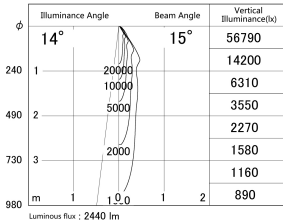

Item no. DD139-2515MB9027

Series Name: Cledy spark (Normal cone)
(DD139)

■ Lighting Distribution Curve (cd/1000 lm)

Installation	Recessed mount
Type	Fixed downlight Φ125
Fixture wattage	24W
Beam angle	15
Color Temp.	2700K
CRI	Ra>90
Luminous	2441 lm
Body	Die-cast aluminum alloy
Body finish	N/A
Trim finish	Black
Reflector finish	Mirror
IP Rate	IP20
Light source	COB module
Input Voltage	AC220~240V
Dimming Type	Non-Dimmable
Certificate	CE,CCC
Cut Hole	125mm