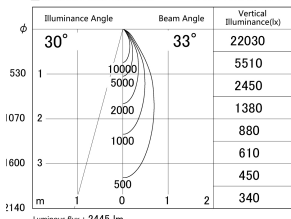

Item no. DD139-2530MB9027

Series Name: Cledy spark (Normal cone)
(DD139)

■ Lighting Distribution Curve (cd/1000 lm)

Installation	Recessed mount
Type	Fixed downlight Φ125
Fixture wattage	24W
Beam angle	33
Color Temp.	2700K
CRI	Ra>90
Luminous	2447 lm
Body	Die-cast aluminum alloy
Body finish	N/A
Trim finish	Black
Reflector finish	Mirror
IP Rate	IP20
Light source	COB module
Input Voltage	AC220~240V
Dimming Type	Non-Dimmable
Certificate	CE,CCC
Cut Hole	125mm