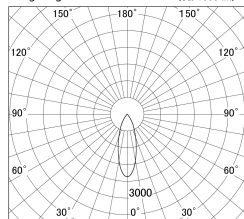

■ Lighting Distribution Curve (cd/1000 lm)