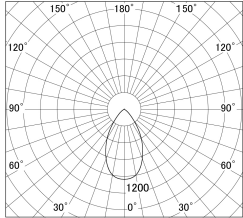

■ Lighting Distribution Curve (cd/1000 lm)