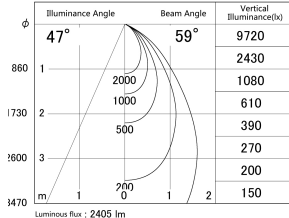

Item no. DD139-2550MB9027

Series Name: Cledy spark (Normal cone)
(DD139)

■ Lighting Distribution Curve (cd/1000 lm)

Installation	Recessed mount
Type	Fixed downlight Φ125
Fixture wattage	24W
Beam angle	59
Color Temp.	2700K
CRI	Ra>90
Luminous	2406 lm
Body	Die-cast aluminum alloy
Body finish	N/A
Trim finish	Black
Reflector finish	Mirror
IP Rate	IP20
Light source	COB module
Input Voltage	AC220~240V
Dimming Type	Non-Dimmable
Certificate	CE,CCC
Cut Hole	125mm