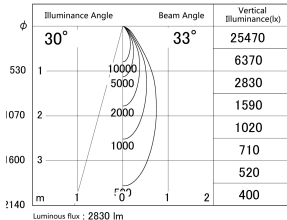

Item no. DD139-3030MB9027

Series Name: Cledy spark (Normal cone)
(DD139)

■ Lighting Distribution Curve (cd/1000 lm)

Installation	Recessed mount
Type	Fixed downlight Φ125
Fixture wattage	28W
Beam angle	33
Color Temp.	2700K
CRI	Ra>90
Luminous	2829 lm
Body	Die-cast aluminum alloy
Body finish	N/A
Trim finish	Black
Reflector finish	Mirror
IP Rate	IP20
Light source	COB module
Input Voltage	AC220~240V
Dimming Type	Non-Dimmable
Certificate	CE,CCC
Cut Hole	125mm