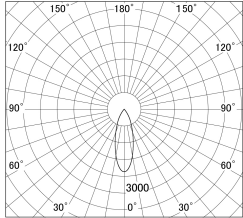

■ Lighting Distribution Curve (cd/1000 lm)