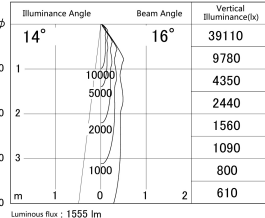

Item no. DD139-1515MB9030

Series Name: Cledy spark (Normal cone)
(DD139)

■ Lighting Distribution Curve (cd/1000 lm)

Installation	Recessed mount
Type	Fixed downlight Φ125
Fixture wattage	14W
Beam angle	16
Color Temp.	3000K
CRI	Ra>90
Luminous	1556 lm
Body	Die-cast aluminum alloy
Body finish	N/A
Trim finish	Black
Reflector finish	Mirror
IP Rate	IP20
Light source	COB module
Input Voltage	AC220~240V
Dimming Type	Non-Dimmable
Certificate	CE,CCC
Cut Hole	125mm