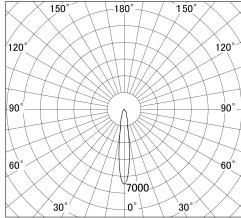

■ Lighting Distribution Curve (cd/1000 lm)