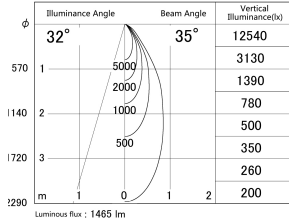

Item no. DD139-1530MB9030

Series Name: Cledy spark (Normal cone)
(DD139)

■ Lighting Distribution Curve (cd/1000 lm)

Installation	Recessed mount
Type	Fixed downlight Φ125
Fixture wattage	14W
Beam angle	35
Color Temp.	3000K
CRI	Ra>90
Luminous	1464 lm
Body	Die-cast aluminum alloy
Body finish	N/A
Trim finish	Black
Reflector finish	Mirror
IP Rate	IP20
Light source	COB module
Input Voltage	AC220~240V
Dimming Type	Non-Dimmable
Certificate	CE,CCC
Cut Hole	125mm