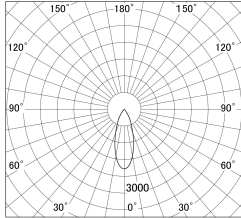

■ Lighting Distribution Curve (cd/1000 lm)