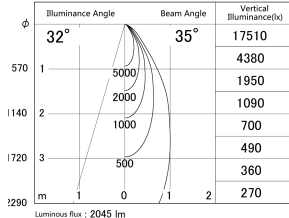

Item no. DD139-2030MB9030

Series Name: Cledy spark (Normal cone)
(DD139)

■ Lighting Distribution Curve (cd/1000 lm)

Installation	Recessed mount
Type	Fixed downlight Φ125
Fixture wattage	21W
Beam angle	35
Color Temp.	3000K
CRI	Ra>90
Luminous	2044 lm
Body	Die-cast aluminum alloy
Body finish	N/A
Trim finish	Black
Reflector finish	Mirror
IP Rate	IP20
Light source	COB module
Input Voltage	AC220~240V
Dimming Type	Non-Dimmable
Certificate	CE,CCC
Cut Hole	125mm