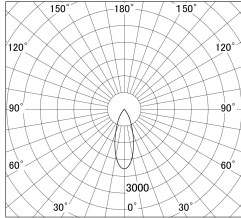

■ Lighting Distribution Curve (cd/1000 lm)