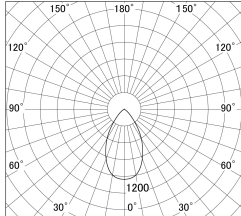

■ Lighting Distribution Curve (cd/1000 lm)