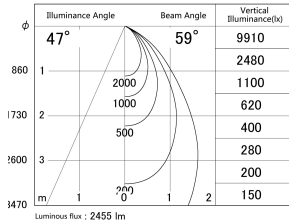

Item no. DD139-2550MB9030

Series Name: Cledy spark (Normal cone)
(DD139)

■ Lighting Distribution Curve (cd/1000 lm)

Installation	Recessed mount
Type	Fixed downlight Φ125
Fixture wattage	24W
Beam angle	59
Color Temp.	3000K
CRI	Ra>90
Luminous	2455 lm
Body	Die-cast aluminum alloy
Body finish	N/A
Trim finish	Black
Reflector finish	Mirror
IP Rate	IP20
Light source	COB module
Input Voltage	AC220~240V
Dimming Type	Non-Dimmable
Certificate	CE,CCC
Cut Hole	125mm