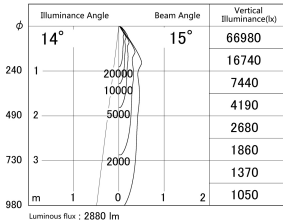

Item no. DD139-3015MB9030

Series Name: Cledy spark (Normal cone)
(DD139)

■ Lighting Distribution Curve (cd/1000 lm)

Installation	Recessed mount
Type	Fixed downlight Φ125
Fixture wattage	28W
Beam angle	15
Color Temp.	3000K
CRI	Ra>90
Luminous	2879 lm
Body	Die-cast aluminum alloy
Body finish	N/A
Trim finish	Black
Reflector finish	Mirror
IP Rate	IP20
Light source	COB module
Input Voltage	AC220~240V
Dimming Type	Non-Dimmable
Certificate	CE,CCC
Cut Hole	125mm