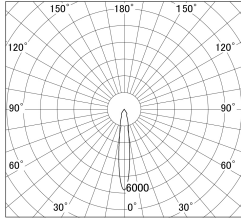

■ Lighting Distribution Curve (cd/1000 lm)