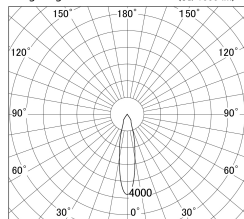

■ Lighting Distribution Curve (cd/1000 lm)