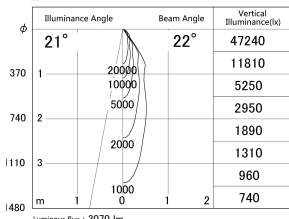

Item no. DD139-3020MB9030

Series Name: Cledy spark (Normal cone)
(DD139)

■ Lighting Distribution Curve (cd/1000 lm)

Installation	Recessed mount
Type	Fixed downlight Φ125
Fixture wattage	28W
Beam angle	22
Color Temp.	3000K
CRI	Ra>90
Luminous	3070 lm
Body	Die-cast aluminum alloy
Body finish	N/A
Trim finish	Black
Reflector finish	Mirror
IP Rate	IP20
Light source	COB module
Input Voltage	AC220~240V
Dimming Type	Non-Dimmable
Certificate	CE,CCC
Cut Hole	125mm