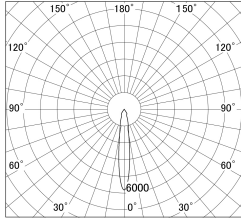

■ Lighting Distribution Curve (cd/1000 lm)