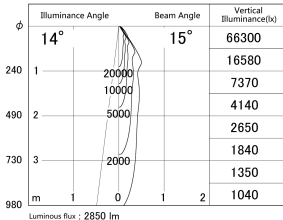

Item no. DD139-3015MB9035

Series Name: Cledy spark (Normal cone)
(DD139)

■ Lighting Distribution Curve (cd/1000 lm)

Installation	Recessed mount
Type	Fixed downlight Φ125
Fixture wattage	28W
Beam angle	15
Color Temp.	3500K
CRI	Ra>90
Luminous	2850 lm
Body	Die-cast aluminum alloy
Body finish	N/A
Trim finish	Black
Reflector finish	Mirror
IP Rate	IP20
Light source	COB module
Input Voltage	AC220~240V
Dimming Type	Non-Dimmable
Certificate	CE,CCC
Cut Hole	125mm