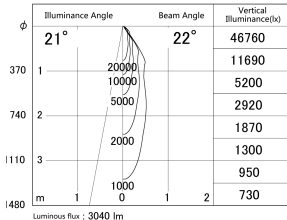

Item no. DD139-3020MB9035

Series Name: Cledy spark (Normal cone)
(DD139)

■ Lighting Distribution Curve (cd/1000 lm)

Installation	Recessed mount
Type	Fixed downlight Φ125
Fixture wattage	28W
Beam angle	22
Color Temp.	3500K
CRI	Ra>90
Luminous	3039 lm
Body	Die-cast aluminum alloy
Body finish	N/A
Trim finish	Black
Reflector finish	Mirror
IP Rate	IP20
Light source	COB module
Input Voltage	AC220~240V
Dimming Type	Non-Dimmable
Certificate	CE,CCC
Cut Hole	125mm