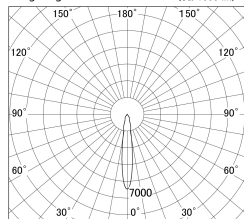

■ Lighting Distribution Curve (cd/1000 lm)