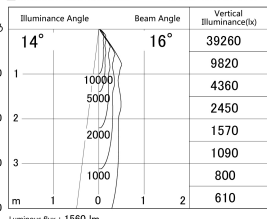

Item no. DD139-1515MB9040

Series Name: Cledy spark (Normal cone)
(DD139)

■ Lighting Distribution Curve (cd/1000 lm)

Installation	Recessed mount
Type	Fixed downlight Φ125
Fixture wattage	14W
Beam angle	16
Color Temp.	4000K
CRI	Ra>90
Luminous	1562 lm
Body	Die-cast aluminum alloy
Body finish	N/A
Trim finish	Black
Reflector finish	Mirror
IP Rate	IP20
Light source	COB module
Input Voltage	AC220~240V
Dimming Type	Non-Dimmable
Certificate	CE,CCC
Cut Hole	125mm