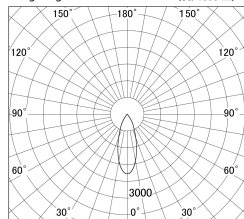

■ Lighting Distribution Curve (cd/1000 lm)