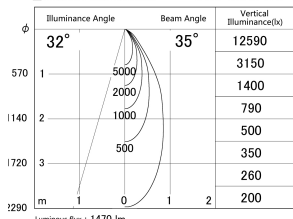

Item no. DD139-1530MB9040

Series Name: Cledy spark (Normal cone)
(DD139)

■ Lighting Distribution Curve (cd/1000 lm)

Installation	Recessed mount
Type	Fixed downlight Φ125
Fixture wattage	14W
Beam angle	35
Color Temp.	4000K
CRI	Ra>90
Luminous	1470 lm
Body	Die-cast aluminum alloy
Body finish	N/A
Trim finish	Black
Reflector finish	Mirror
IP Rate	IP20
Light source	COB module
Input Voltage	AC220~240V
Dimming Type	Non-Dimmable
Certificate	CE,CCC
Cut Hole	125mm