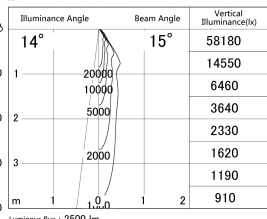

Item no. DD139-2515MB9040

Series Name: Cledy spark (Normal cone)
(DD139)

■ Lighting Distribution Curve (cd/1000 lm)

Installation	Recessed mount
Type	Fixed downlight Φ125
Fixture wattage	24W
Beam angle	15
Color Temp.	4000K
CRI	Ra>90
Luminous	2501 lm
Body	Die-cast aluminum alloy
Body finish	N/A
Trim finish	Black
Reflector finish	Mirror
IP Rate	IP20
Light source	COB module
Input Voltage	AC220~240V
Dimming Type	Non-Dimmable
Certificate	CE,CCC
Cut Hole	125mm