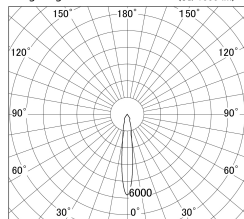

■ Lighting Distribution Curve (cd/1000 lm)