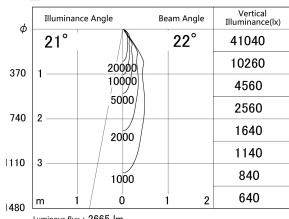

Item no. DD139-2520MB9040

Series Name: Cledy spark (Normal cone)
(DD139)

■ Lighting Distribution Curve (cd/1000 lm)

Installation	Recessed mount
Type	Fixed downlight Φ125
Fixture wattage	24W
Beam angle	22
Color Temp.	4000K
CRI	Ra>90
Luminous	2667 lm
Body	Die-cast aluminum alloy
Body finish	N/A
Trim finish	Black
Reflector finish	Mirror
IP Rate	IP20
Light source	COB module
Input Voltage	AC220~240V
Dimming Type	Non-Dimmable
Certificate	CE,CCC
Cut Hole	125mm