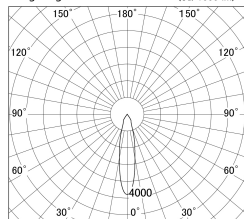

■ Lighting Distribution Curve (cd/1000 lm)