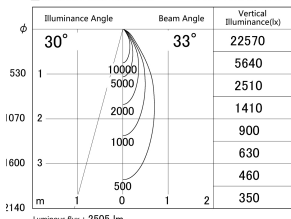

Item no. DD139-2530MB9040

Series Name: Cledy spark (Normal cone)
(DD139)

■ Lighting Distribution Curve (cd/1000 lm)

Installation	Recessed mount
Type	Fixed downlight Φ125
Fixture wattage	24W
Beam angle	33
Color Temp.	4000K
CRI	Ra>90
Luminous	2507 lm
Body	Die-cast aluminum alloy
Body finish	N/A
Trim finish	Black
Reflector finish	Mirror
IP Rate	IP20
Light source	COB module
Input Voltage	AC220~240V
Dimming Type	Non-Dimmable
Certificate	CE,CCC
Cut Hole	125mm