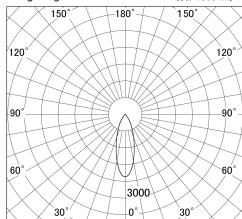

■ Lighting Distribution Curve (cd/1000 lm)