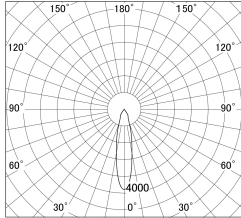

■ Lighting Distribution Curve (cd/1000 lm)