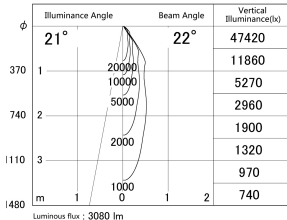

Item no. DD139-3020MB9040

Series Name: Cledy spark (Normal cone)
(DD139)

■ Lighting Distribution Curve (cd/1000 lm)

Installation	Recessed mount
Type	Fixed downlight Φ125
Fixture wattage	28W
Beam angle	22
Color Temp.	4000K
CRI	Ra>90
Luminous	3082 lm
Body	Die-cast aluminum alloy
Body finish	N/A
Trim finish	Black
Reflector finish	Mirror
IP Rate	IP20
Light source	COB module
Input Voltage	AC220~240V
Dimming Type	Non-Dimmable
Certificate	CE,CCC
Cut Hole	125mm