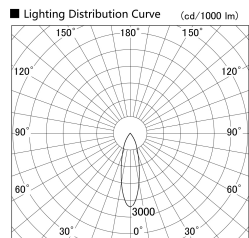

Item no. DD139-2020DW9027

Series Name: Cledy spark (Normal cone)  
(DD139)

With Dark Mirror Reflector

Installation	Recessed mount
Type	Fixed downlight Φ125
Fixture wattage	21W
Beam angle	28
Color Temp.	2700K
CRI	Ra>90
Luminous	2023 lm
Body	Die-castaluminumalloy
Body finish	N/A
Trim finish	White
Reflector finish	Dark Mirror
IP Rate	IP20
Light source	COB module
Input Voltage	AC220~240V
Dimming Type	Non-Dimmable
Certificate	CE,CCC
Cut Hole	125mm