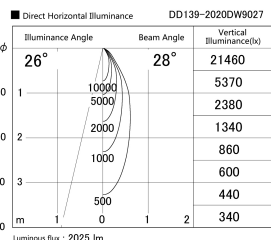

Item no. DD139-2020DW9027

Series Name: Cledy spark (Normal cone)  
(DD139)

With Dark Mirror Reflector

Installation	Recessed mount
Type	Fixed downlight Φ125
Fixture wattage	21W
Beam angle	28
Color Temp.	2700K
CRI	Ra>90
Luminous	2023 lm
Body	Die-castaluminumalloy
Body finish	N/A
Trim finish	White
Reflector finish	Dark Mirror
IP Rate	IP20
Light source	COB module
Input Voltage	AC220~240V
Dimming Type	Non-Dimmable
Certificate	CE,CCC
Cut Hole	125mm