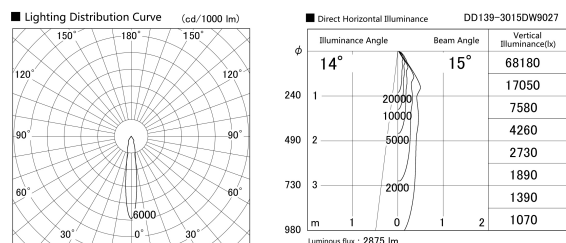

Item no. DD139-3015DW9027

Series Name: Cledy spark (Normal cone)
(DD139)

With Dark Mirror Reflector

Installation	Recessed mount
Type	Fixed downlight Φ125
Fixture wattage	28W
Beam angle	15
Color Temp.	2700K
CRI	Ra>90
Luminous	2873 lm
Body	Die-castaluminumalloy
Body finish	N/A
Trim finish	White
Reflector finish	Dark Mirror
IP Rate	IP20
Light source	COB module
Input Voltage	AC220~240V
Dimming Type	Non-Dimmable
Certificate	CE,CCC
Cut Hole	125mm