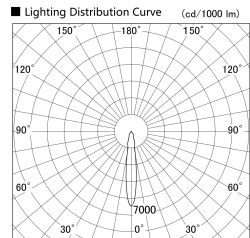

Item no. DD139-1515DW9030

Series Name: Cledy spark (Normal cone)
(DD139)

With Dark Mirror Reflector

Installation	Recessed mount
Type	Fixed downlight Φ125
Fixture wattage	14W
Beam angle	15
Color Temp.	3000K
CRI	Ra>90
Luminous	1577 lm
Body	Die-castaluminumalloy
Body finish	N/A
Trim finish	White
Reflector finish	Dark Mirror
IP Rate	IP20
Light source	COB module
Input Voltage	AC220~240V
Dimming Type	Non-Dimmable
Certificate	CE,CCC
Cut Hole	125mm