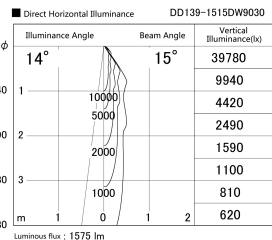

Item no. DD139-1515DW9030

Series Name: Cledy spark (Normal cone)
(DD139)

With Dark Mirror Reflector

Installation	Recessed mount
Type	Fixed downlight Φ125
Fixture wattage	14W
Beam angle	15
Color Temp.	3000K
CRI	Ra>90
Luminous	1577 lm
Body	Die-castaluminumalloy
Body finish	N/A
Trim finish	White
Reflector finish	Dark Mirror
IP Rate	IP20
Light source	COB module
Input Voltage	AC220~240V
Dimming Type	Non-Dimmable
Certificate	CE,CCC
Cut Hole	125mm