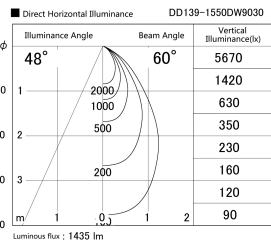

Item no. DD139-1550DW9030

Series Name: Cledy spark (Normal cone)  
(DD139)

With Dark Mirror Reflector

|                  |                         |
|------------------|-------------------------|
| Installation     | Recessed mount          |
| Type             | Fixed downlight Φ125    |
| Fixture wattage  | 14W                     |
| Beam angle       | 60                      |
| Color Temp.      | 3000K                   |
| CRI              | Ra>90                   |
| Luminous         | 1434 lm                 |
| Body             | Die-cast aluminum alloy |
| Body finish      | N/A                     |
| Trim finish      | White                   |
| Reflector finish | Dark Mirror             |
| IP Rate          | IP20                    |
| Light source     | COB module              |
| Input Voltage    | AC220~240V              |
| Dimming Type     | Non-Dimmable            |
| Certificate      | CE,CCC                  |
| Cut Hole         | 125mm                   |