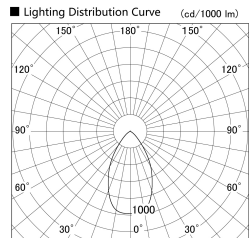

Item no. DD139-1550DW9030

Series Name: Cledy spark (Normal cone)  
(DD139)

With Dark Mirror Reflector

|                  |                         |
|------------------|-------------------------|
| Installation     | Recessed mount          |
| Type             | Fixed downlight Φ125    |
| Fixture wattage  | 14W                     |
| Beam angle       | 60                      |
| Color Temp.      | 3000K                   |
| CRI              | Ra>90                   |
| Luminous         | 1434 lm                 |
| Body             | Die-cast aluminum alloy |
| Body finish      | N/A                     |
| Trim finish      | White                   |
| Reflector finish | Dark Mirror             |
| IP Rate          | IP20                    |
| Light source     | COB module              |
| Input Voltage    | AC220~240V              |
| Dimming Type     | Non-Dimmable            |
| Certificate      | CE,CCC                  |
| Cut Hole         | 125mm                   |