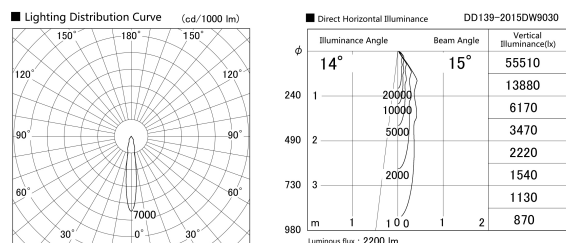

Item no. DD139-2015DW9030

Series Name: Cledy spark (Normal cone)
(DD139)

With Dark Mirror Reflector

Installation	Recessed mount
Type	Fixed downlight Φ125
Fixture wattage	21W
Beam angle	15
Color Temp.	3000K
CRI	Ra>90
Luminous	2201 lm
Body	Die-cast aluminum alloy
Body finish	N/A
Trim finish	White
Reflector finish	Dark Mirror
IP Rate	IP20
Light source	COB module
Input Voltage	AC220~240V
Dimming Type	Non-Dimmable
Certificate	CE,CCC
Cut Hole	125mm