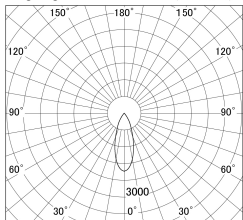

■ Lighting Distribution Curve (cd/1000 lm)