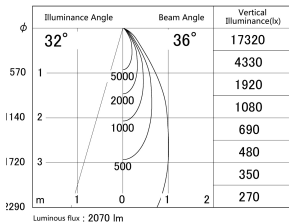

■ Lighting Distribution Curve (cd/1000 lm)