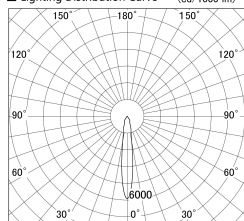

■ Lighting Distribution Curve (cd/1000 lm)