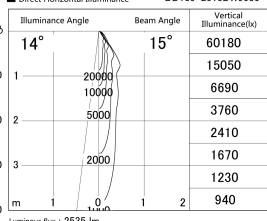

■ Lighting Distribution Curve (cd/1000 lm)