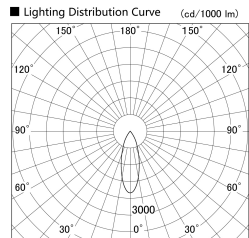

Item no. DD139-2530DW9030

Series Name: Cledy spark (Normal cone)
(DD139)

With Dark Mirror Reflector

Installation	Recessed mount
Type	Fixed downlight Φ125
Fixture wattage	24W
Beam angle	34
Color Temp.	3000K
CRI	Ra>90
Luminous	2507 lm
Body	Die-castaluminumalloy
Body finish	N/A
Trim finish	White
Reflector finish	Dark Mirror
IP Rate	IP20
Light source	COB module
Input Voltage	AC220~240V
Dimming Type	Non-Dimmable
Certificate	CE,CCC
Cut Hole	125mm