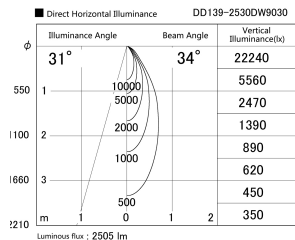

Item no. DD139-2530DW9030

Series Name: Cledy spark (Normal cone)
(DD139)

With Dark Mirror Reflector

Installation	Recessed mount
Type	Fixed downlight Φ125
Fixture wattage	24W
Beam angle	34
Color Temp.	3000K
CRI	Ra>90
Luminous	2507 lm
Body	Die-castaluminumalloy
Body finish	N/A
Trim finish	White
Reflector finish	Dark Mirror
IP Rate	IP20
Light source	COB module
Input Voltage	AC220~240V
Dimming Type	Non-Dimmable
Certificate	CE,CCC
Cut Hole	125mm