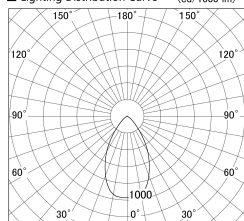

■ Lighting Distribution Curve (cd/1000 lm)