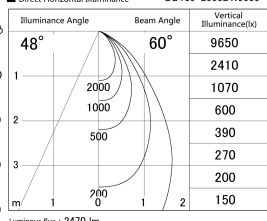

■ Lighting Distribution Curve (cd/1000 lm)