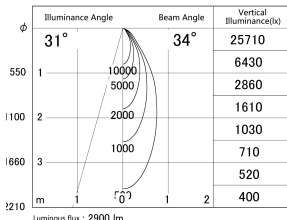

■ Lighting Distribution Curve (cd/1000 lm)