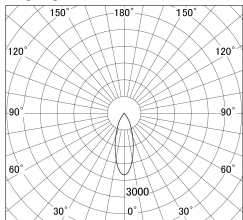

■ Lighting Distribution Curve (cd/1000 lm)