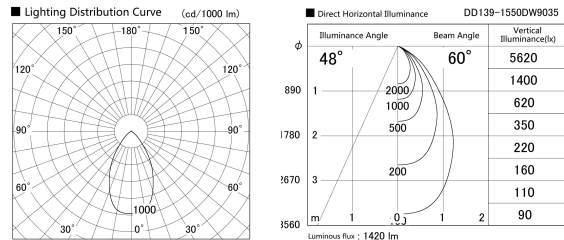

Item no. DD139-1550DW9035

Series Name: Cledy spark (Normal cone)
(DD139)

With Dark Mirror Reflector

Installation	Recessed mount
Type	Fixed downlight Φ125
Fixture wattage	14W
Beam angle	60
Color Temp.	3500K
CRI	Ra>90
Luminous	1420 lm
Body	Die-castaluminumalloy
Body finish	N/A
Trim finish	White
Reflector finish	Dark Mirror
IP Rate	IP20
Light source	COB module
Input Voltage	AC220~240V
Dimming Type	Non-Dimmable
Certificate	CE,CCC
Cut Hole	125mm