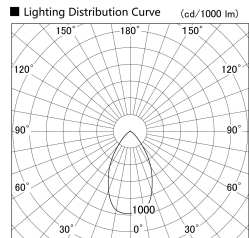

Item no. DD139-2050DW9035

Series Name: Cledy spark (Normal cone)  
(DD139)

With Dark Mirror Reflector

Installation	Recessed mount
Type	Fixed downlight Φ125
Fixture wattage	21W
Beam angle	60
Color Temp.	3500K
CRI	Ra>90
Luminous	1982 lm
Body	Die-castaluminumalloy
Body finish	N/A
Trim finish	White
Reflector finish	Dark Mirror
IP Rate	IP20
Light source	COB module
Input Voltage	AC220~240V
Dimming Type	Non-Dimmable
Certificate	CE,CCC
Cut Hole	125mm