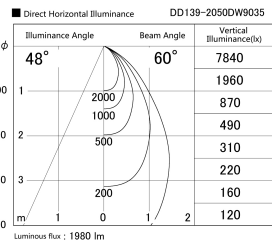

Item no. DD139-2050DW9035

Series Name: Cledy spark (Normal cone)  
(DD139)

With Dark Mirror Reflector

Installation	Recessed mount
Type	Fixed downlight Φ125
Fixture wattage	21W
Beam angle	60
Color Temp.	3500K
CRI	Ra>90
Luminous	1982 lm
Body	Die-castaluminumalloy
Body finish	N/A
Trim finish	White
Reflector finish	Dark Mirror
IP Rate	IP20
Light source	COB module
Input Voltage	AC220~240V
Dimming Type	Non-Dimmable
Certificate	CE,CCC
Cut Hole	125mm