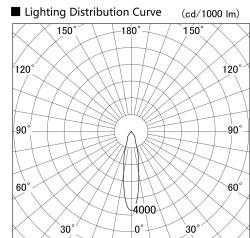

Item no. DD139-2520DW9035

Series Name: Cledy spark (Normal cone)
(DD139)

With Dark Mirror Reflector

| | |
|------------------|-------------------------|
| Installation | Recessed mount |
| Type | Fixed downlight Φ125 |
| Fixture wattage | 24W |
| Beam angle | 22 |
| Color Temp. | 3500K |
| CRI | Ra>90 |
| Luminous | 2644 lm |
| Body | Die-cast aluminum alloy |
| Body finish | N/A |
| Trim finish | White |
| Reflector finish | Dark Mirror |
| IP Rate | IP20 |
| Light source | COB module |
| Input Voltage | AC220~240V |
| Dimming Type | Non-Dimmable |
| Certificate | CE,CCC |
| Cut Hole | 125mm |