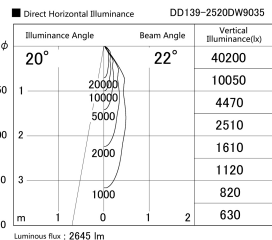

Item no. DD139-2520DW9035

Series Name: Cledy spark (Normal cone)
(DD139)

With Dark Mirror Reflector

| | |
|------------------|-------------------------|
| Installation | Recessed mount |
| Type | Fixed downlight Φ125 |
| Fixture wattage | 24W |
| Beam angle | 22 |
| Color Temp. | 3500K |
| CRI | Ra>90 |
| Luminous | 2644 lm |
| Body | Die-cast aluminum alloy |
| Body finish | N/A |
| Trim finish | White |
| Reflector finish | Dark Mirror |
| IP Rate | IP20 |
| Light source | COB module |
| Input Voltage | AC220~240V |
| Dimming Type | Non-Dimmable |
| Certificate | CE,CCC |
| Cut Hole | 125mm |