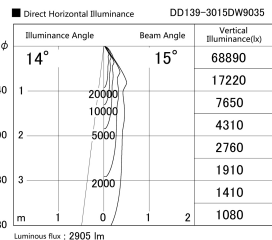

Item no. DD139-3015DW9035

Series Name: Cledy spark (Normal cone)  
(DD139)

With Dark Mirror Reflector

Installation	Recessed mount
Type	Fixed downlight Φ125
Fixture wattage	28W
Beam angle	15
Color Temp.	3500K
CRI	Ra>90
Luminous	2903 lm
Body	Die-cast aluminum alloy
Body finish	N/A
Trim finish	White
Reflector finish	Dark Mirror
IP Rate	IP20
Light source	COB module
Input Voltage	AC220~240V
Dimming Type	Non-Dimmable
Certificate	CE,CCC
Cut Hole	125mm