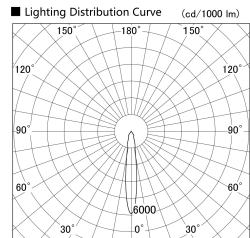

Item no. DD139-3015DW9035

Series Name: Cledy spark (Normal cone)  
(DD139)

With Dark Mirror Reflector

Installation	Recessed mount
Type	Fixed downlight Φ125
Fixture wattage	28W
Beam angle	15
Color Temp.	3500K
CRI	Ra>90
Luminous	2903 lm
Body	Die-cast aluminum alloy
Body finish	N/A
Trim finish	White
Reflector finish	Dark Mirror
IP Rate	IP20
Light source	COB module
Input Voltage	AC220~240V
Dimming Type	Non-Dimmable
Certificate	CE,CCC
Cut Hole	125mm