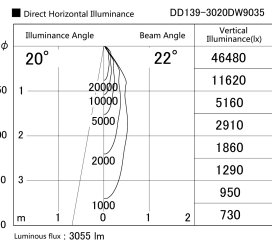

Item no. DD139-3020DW9035

Series Name: Cledy spark (Normal cone)
(DD139)

With Dark Mirror Reflector

Installation	Recessed mount
Type	Fixed downlight Φ125
Fixture wattage	28W
Beam angle	22
Color Temp.	3500K
CRI	Ra>90
Luminous	3057 lm
Body	Die-castaluminumalloy
Body finish	N/A
Trim finish	White
Reflector finish	Dark Mirror
IP Rate	IP20
Light source	COB module
Input Voltage	AC220~240V
Dimming Type	Non-Dimmable
Certificate	CE,CCC
Cut Hole	125mm