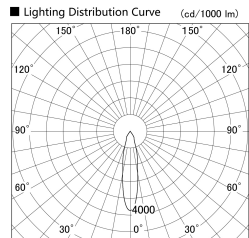

Item no. DD139-3020DW9035

Series Name: Cledy spark (Normal cone)
(DD139)

With Dark Mirror Reflector

Installation	Recessed mount
Type	Fixed downlight Φ125
Fixture wattage	28W
Beam angle	22
Color Temp.	3500K
CRI	Ra>90
Luminous	3057 lm
Body	Die-castaluminumalloy
Body finish	N/A
Trim finish	White
Reflector finish	Dark Mirror
IP Rate	IP20
Light source	COB module
Input Voltage	AC220~240V
Dimming Type	Non-Dimmable
Certificate	CE,CCC
Cut Hole	125mm