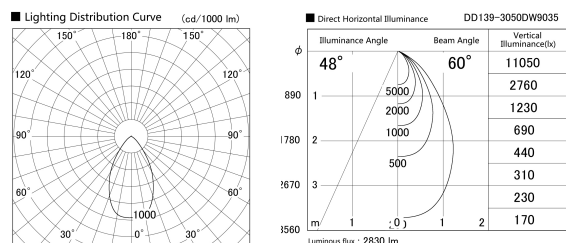

Item no. DD139-3050DW9035

Series Name: Cledy spark (Normal cone)  
(DD139)

With Dark Mirror Reflector

Installation	Recessed mount
Type	Fixed downlight Φ125
Fixture wattage	28W
Beam angle	60
Color Temp.	3500K
CRI	Ra>90
Luminous	2829 lm
Body	Die-castaluminumalloy
Body finish	N/A
Trim finish	White
Reflector finish	Dark Mirror
IP Rate	IP20
Light source	COB module
Input Voltage	AC220~240V
Dimming Type	Non-Dimmable
Certificate	CE,CCC
Cut Hole	125mm