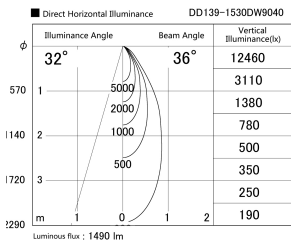

Item no. DD139-1530DW9040

Series Name: Cledy spark (Normal cone)
(DD139)

With Dark Mirror Reflector

Installation	Recessed mount
Type	Fixed downlight Φ125
Fixture wattage	14W
Beam angle	36
Color Temp.	4000K
CRI	Ra>90
Luminous	1490 lm
Body	Die-cast aluminum alloy
Body finish	N/A
Trim finish	White
Reflector finish	Dark Mirror
IP Rate	IP20
Light source	COB module
Input Voltage	AC220~240V
Dimming Type	Non-Dimmable
Certificate	CE,CCC
Cut Hole	125mm