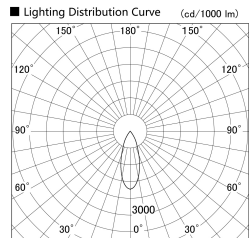

Item no. DD139-1530DW9040

Series Name: Cledy spark (Normal cone)
(DD139)

With Dark Mirror Reflector

Installation	Recessed mount
Type	Fixed downlight Φ125
Fixture wattage	14W
Beam angle	36
Color Temp.	4000K
CRI	Ra>90
Luminous	1490 lm
Body	Die-cast aluminum alloy
Body finish	N/A
Trim finish	White
Reflector finish	Dark Mirror
IP Rate	IP20
Light source	COB module
Input Voltage	AC220~240V
Dimming Type	Non-Dimmable
Certificate	CE,CCC
Cut Hole	125mm