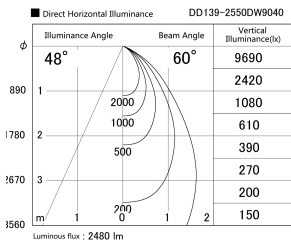

Item no. DD139-2550DW9040

Series Name: Cledy spark (Normal cone)
(DD139)

With Dark Mirror Reflector

Installation	Recessed mount
Type	Fixed downlight Φ125
Fixture wattage	24W
Beam angle	60
Color Temp.	4000K
CRI	Ra>90
Luminous	2482 lm
Body	Die-castaluminumalloy
Body finish	N/A
Trim finish	White
Reflector finish	Dark Mirror
IP Rate	IP20
Light source	COB module
Input Voltage	AC220~240V
Dimming Type	Non-Dimmable
Certificate	CE,CCC
Cut Hole	125mm