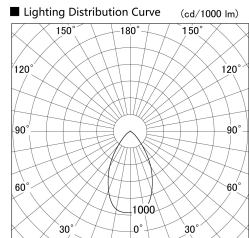

Item no. DD139-2550DW9040

Series Name: Cledy spark (Normal cone)
(DD139)

With Dark Mirror Reflector

Installation	Recessed mount
Type	Fixed downlight Φ125
Fixture wattage	24W
Beam angle	60
Color Temp.	4000K
CRI	Ra>90
Luminous	2482 lm
Body	Die-castaluminumalloy
Body finish	N/A
Trim finish	White
Reflector finish	Dark Mirror
IP Rate	IP20
Light source	COB module
Input Voltage	AC220~240V
Dimming Type	Non-Dimmable
Certificate	CE,CCC
Cut Hole	125mm