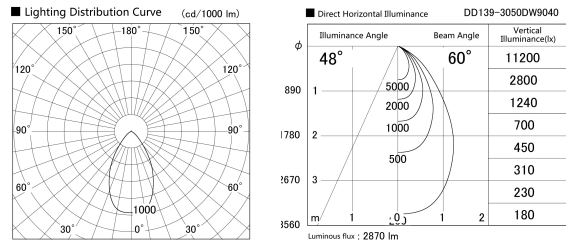

Item no. DD139-3050DW9040

Series Name: Cledy spark (Normal cone)
(DD139)

With Dark Mirror Reflector

| | |
|------------------|-------------------------|
| Installation | Recessed mount |
| Type | Fixed downlight Φ125 |
| Fixture wattage | 28W |
| Beam angle | 60 |
| Color Temp. | 4000K |
| CRI | Ra>90 |
| Luminous | 2869 lm |
| Body | Die-cast aluminum alloy |
| Body finish | N/A |
| Trim finish | White |
| Reflector finish | Dark Mirror |
| IP Rate | IP20 |
| Light source | COB module |
| Input Voltage | AC220~240V |
| Dimming Type | Non-Dimmable |
| Certificate | CE,CCC |
| Cut Hole | 125mm |