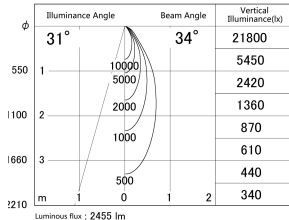

■ Lighting Distribution Curve (cd/1000 lm)