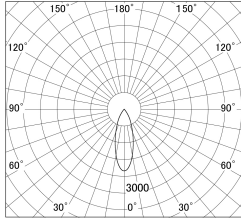

■ Lighting Distribution Curve (cd/1000 lm)